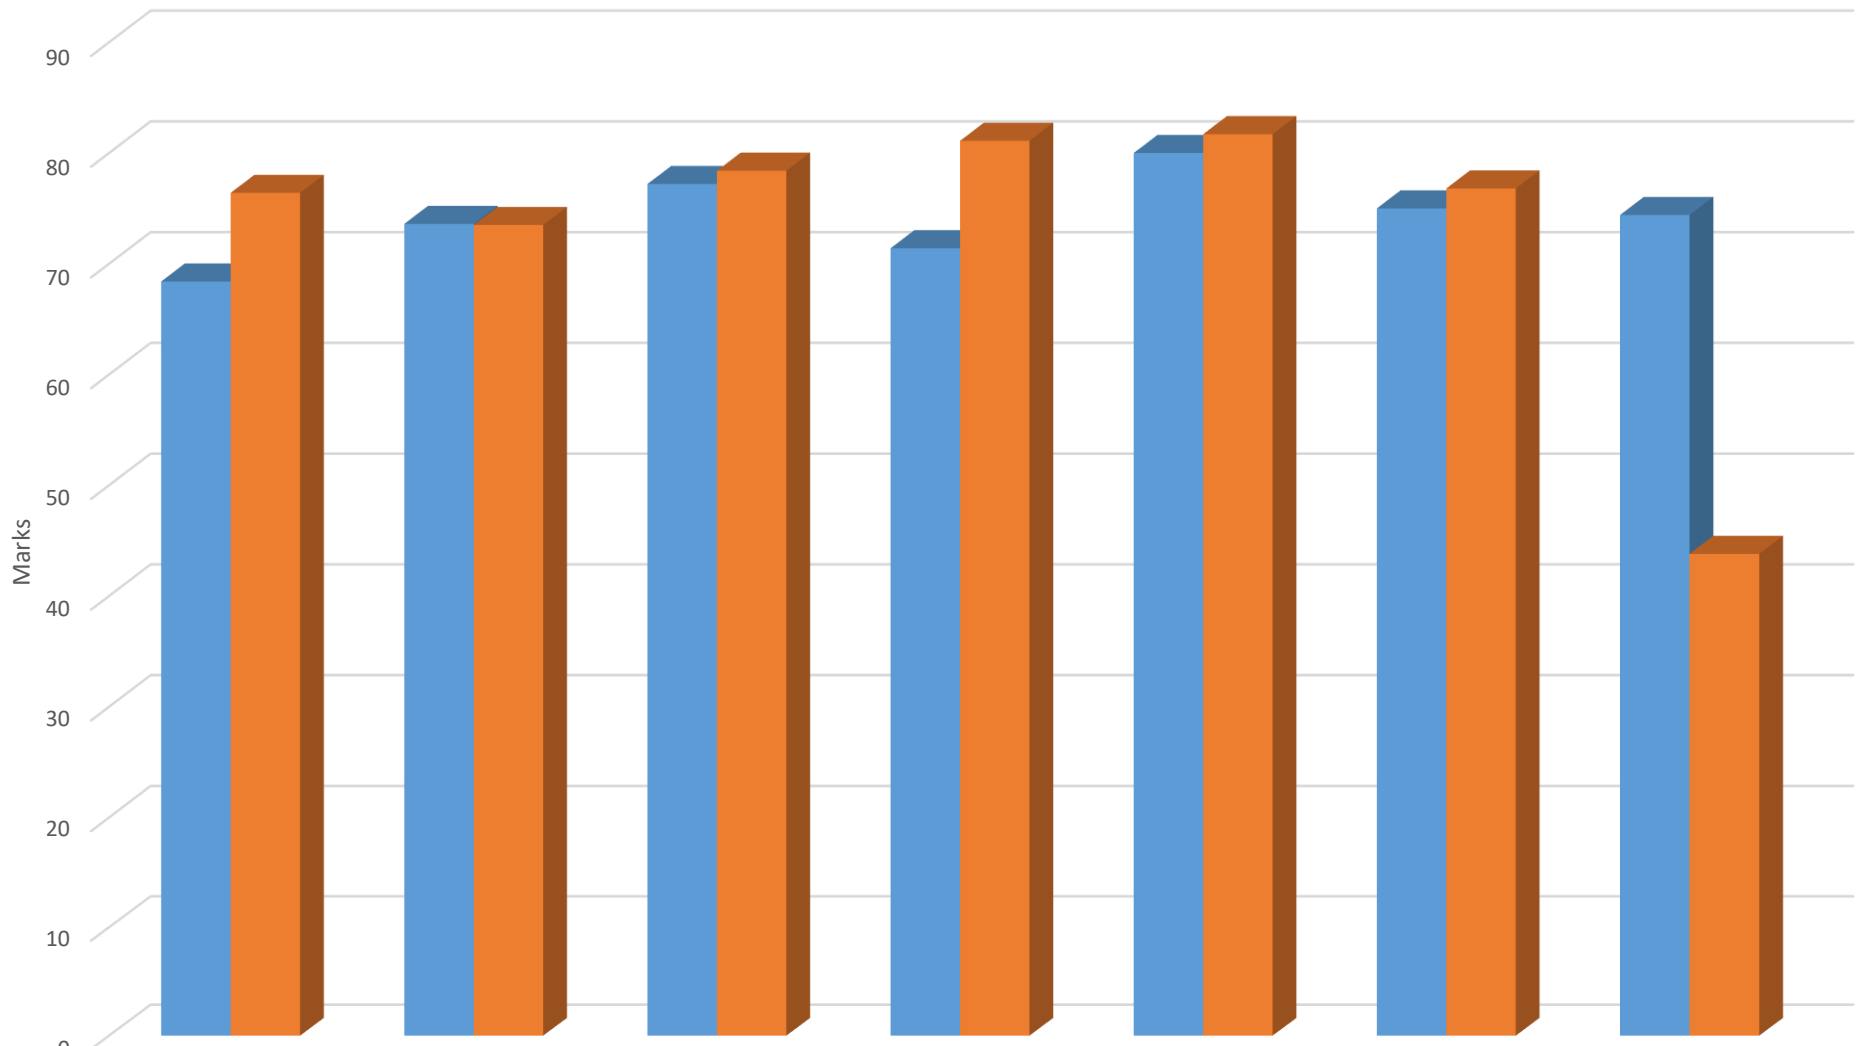

Class 1 : Average Marks

	Hindi	English	Math	Science /EVS	G.K.	Computer	Art/Craft
1A1	68.4	73.6	77.2	71.4	80	75	74.4
1A2	76.4	73.5	78.4	81.1	81.7	76.8	43.8