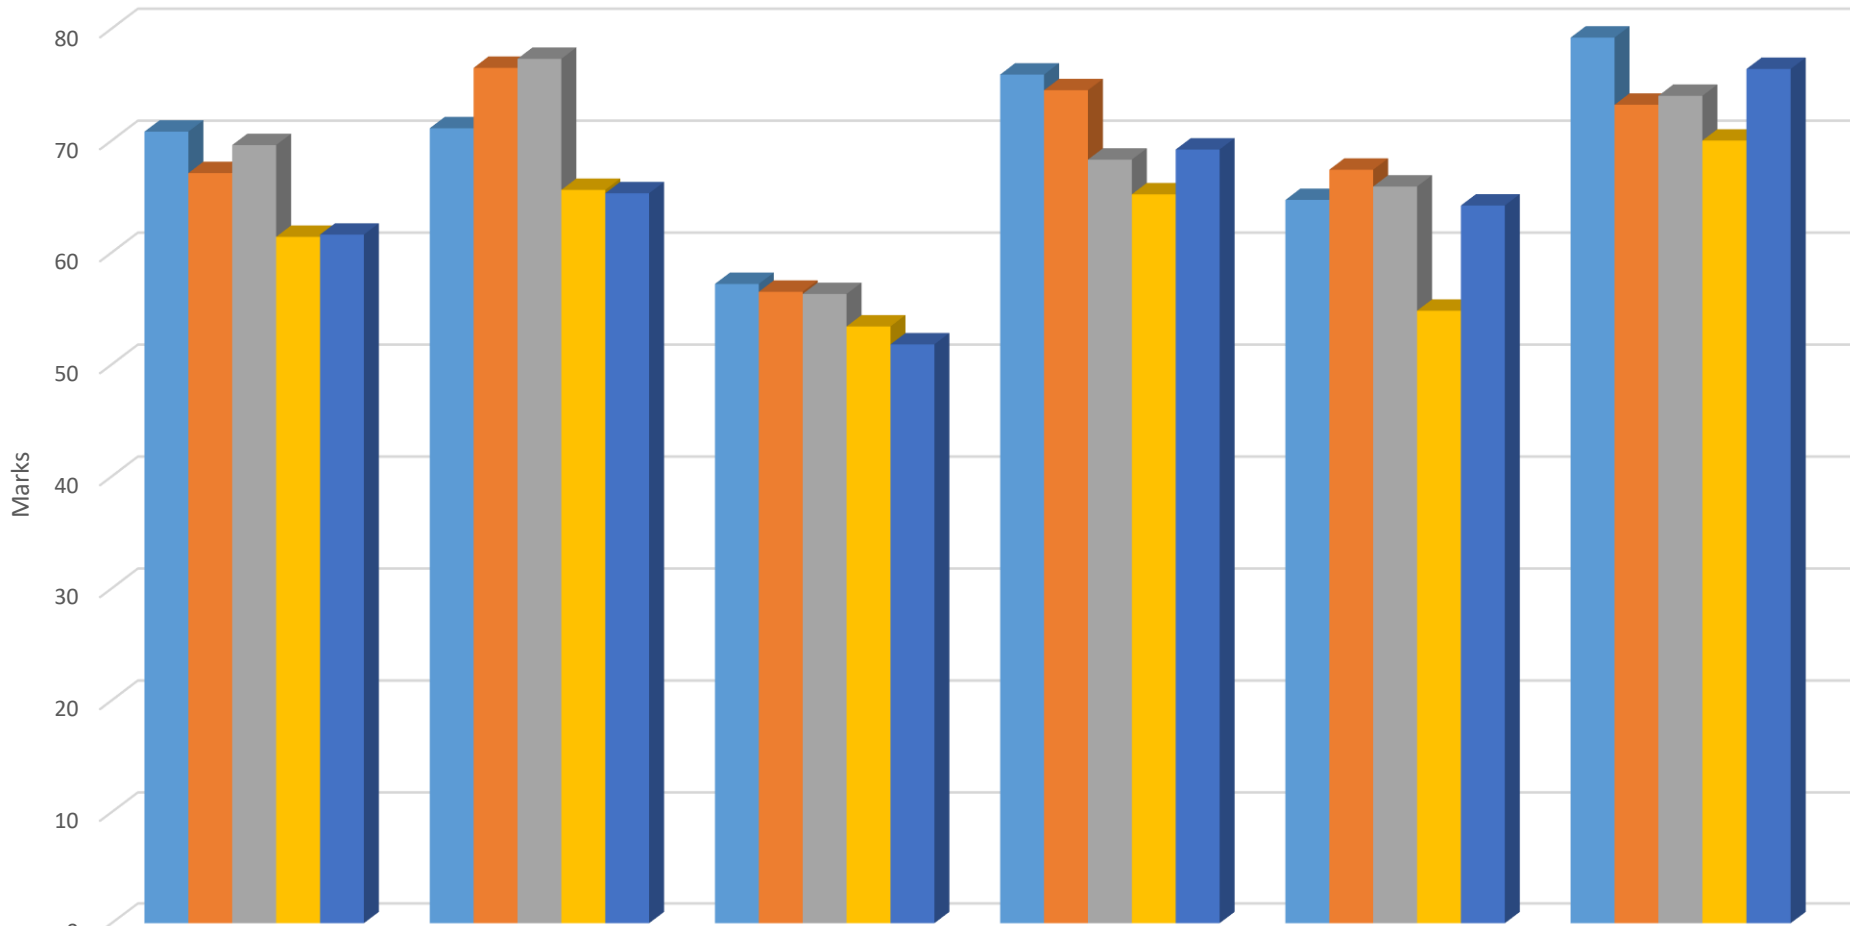

Class 10 : Average Marks

	Hindi	English	Math	Science /EVS	Social Science	Computer
10A1	70.8	71.1	57.2	75.9	64.7	79.2
10A2	67.1	76.5	56.5	74.5	67.4	73.2
10A3	69.6	77.3	56.3	68.3	65.9	74
10A4	61.4	65.6	53.4	65.2	54.8	70
10A5	61.6	65.3	51.8	69.2	64.2	76.4