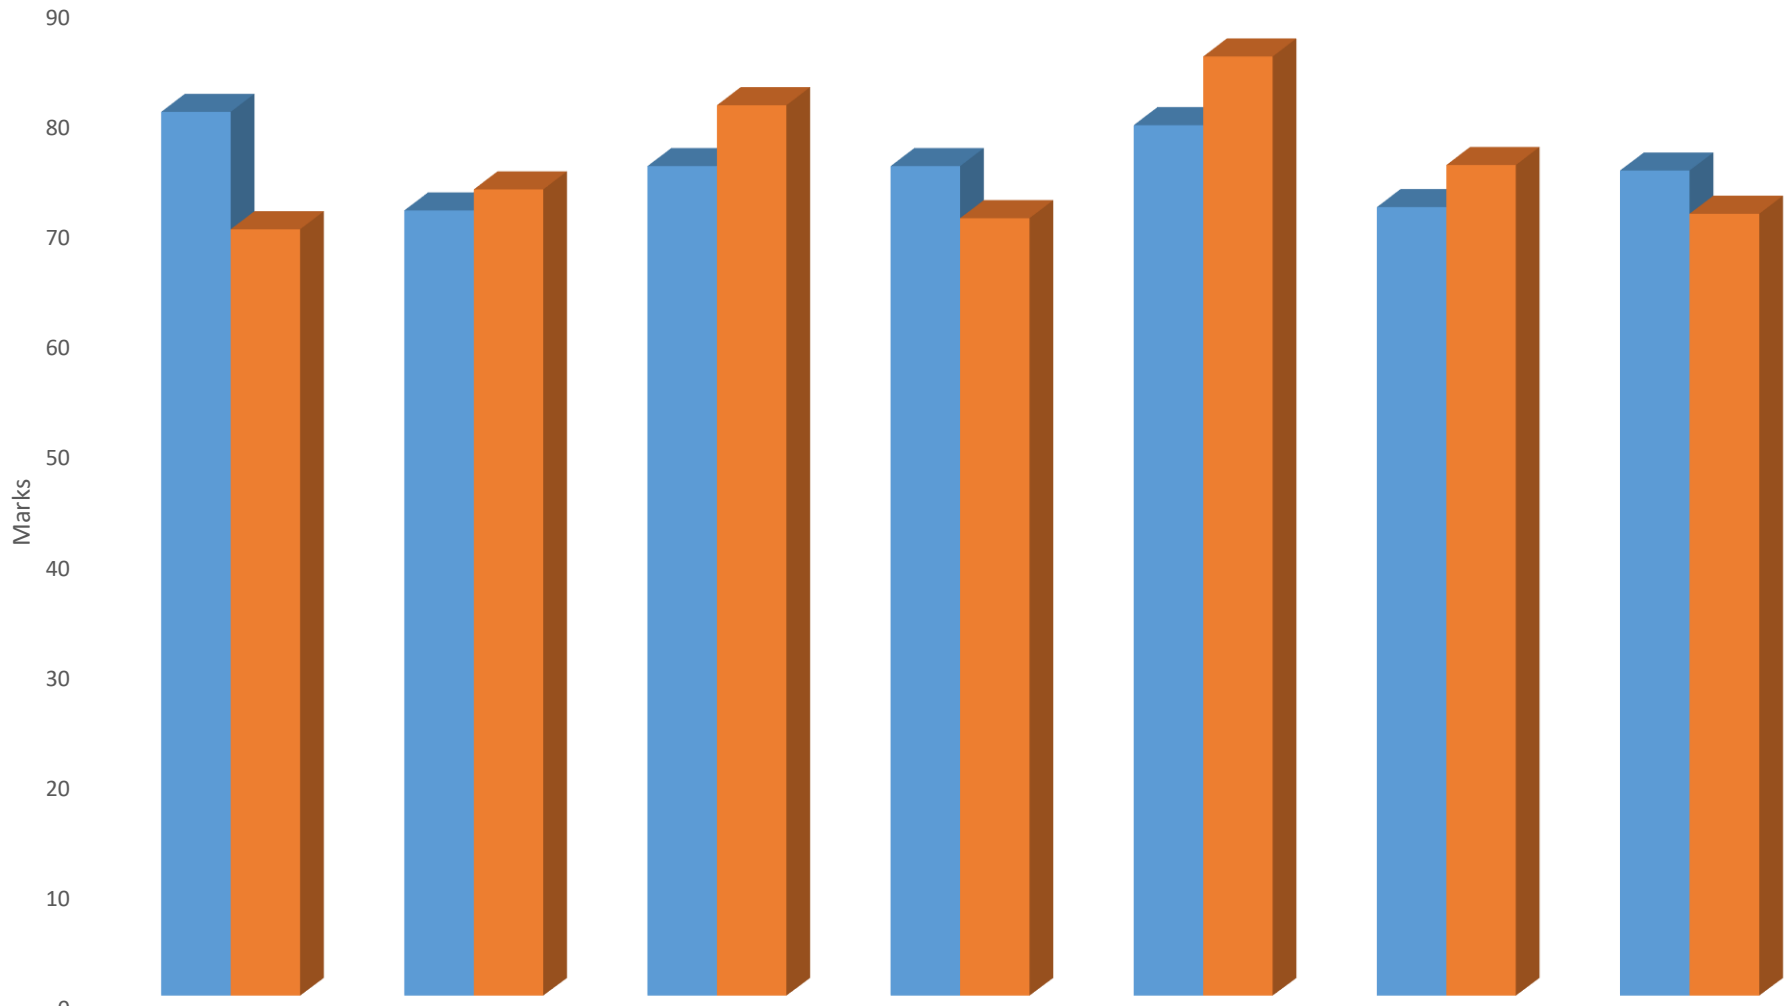

Class 2 : Average Marks

| | Hindi | English | Math | Science /EVS | G.K. | Computer | Art/Craft |
|-------|-------|---------|------|--------------|------|----------|-----------|
| ■ 2A1 | 80.1 | 71.2 | 75.2 | 75.2 | 78.9 | 71.5 | 74.8 |
| ■ 2A2 | 69.5 | 73.1 | 80.7 | 70.5 | 85.1 | 75.3 | 70.9 |