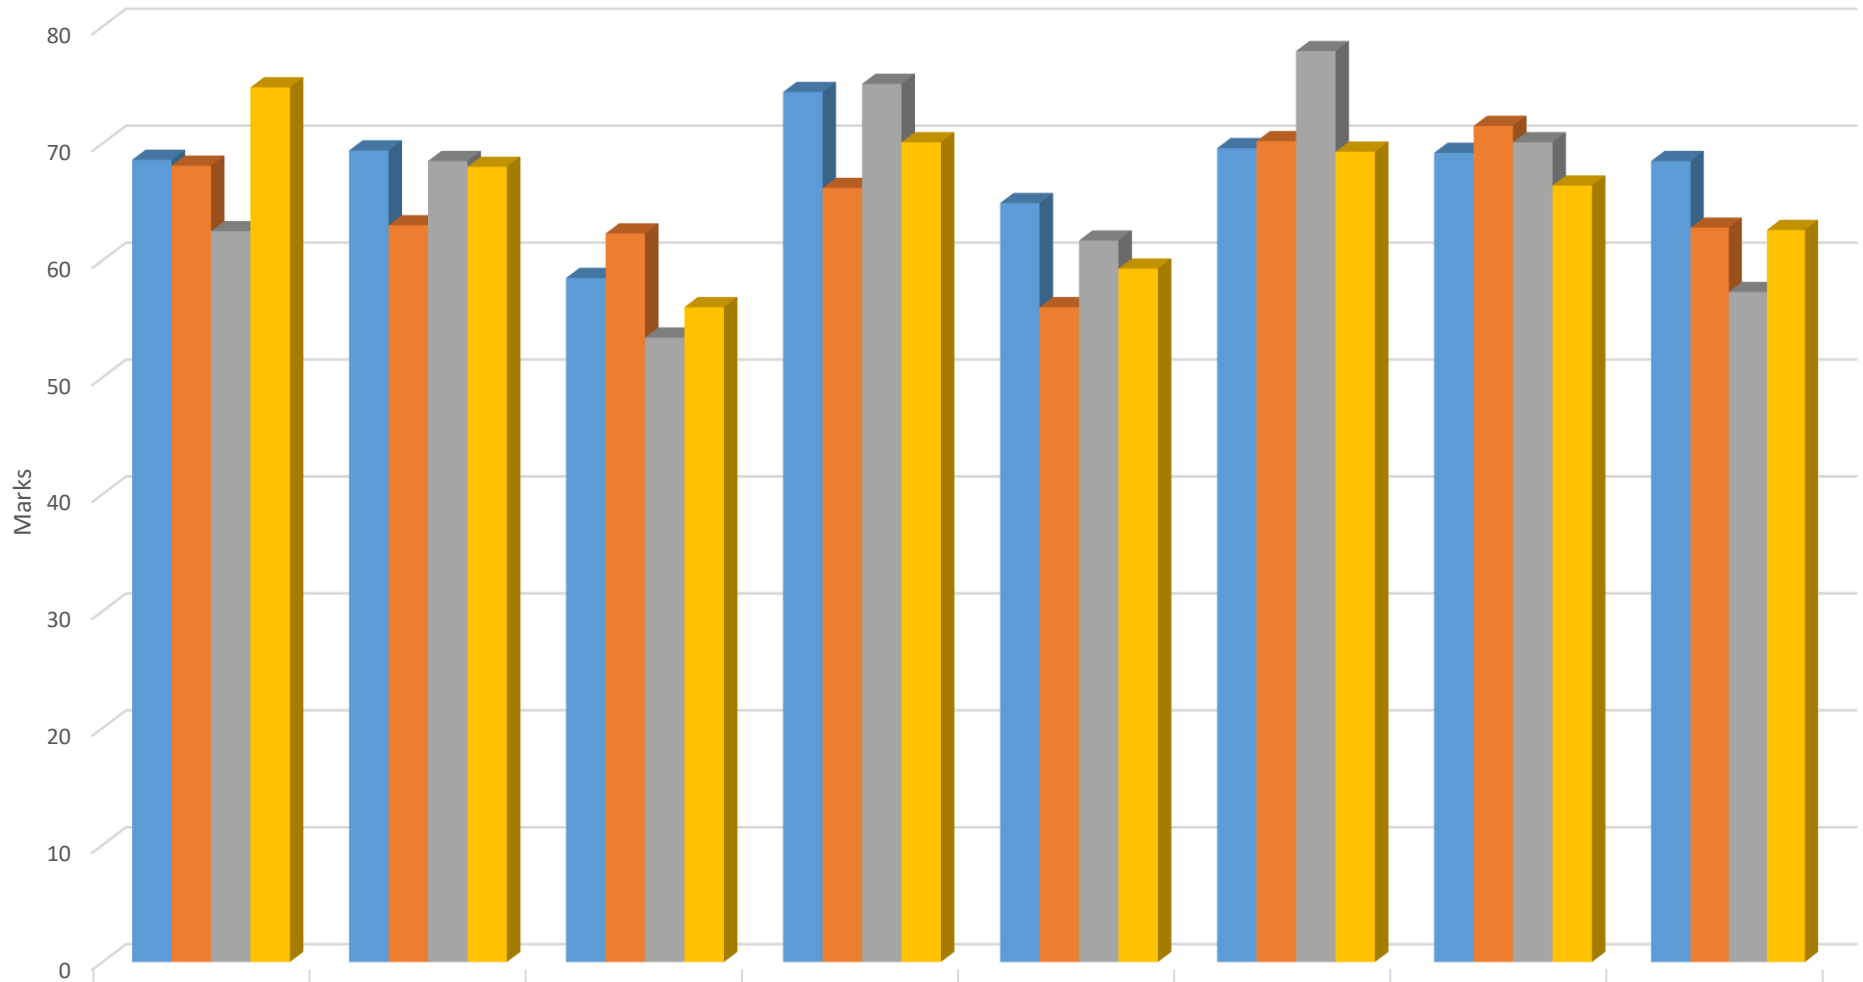

Class 8 : Average Marks

	Hindi	English	Math	Science /EVS	Social Science	G.K.	Computer	Sanskrit
8A1	68.6	69.4	58.5	74.4	64.9	69.6	69.2	68.5
8A2	68.1	63	62.3	66.2	56	70.2	71.5	62.8
8A3	62.5	68.5	53.4	75.1	61.7	77.9	70.1	57.3
8A4	74.8	68	56	70.1	59.3	69.3	66.4	62.6